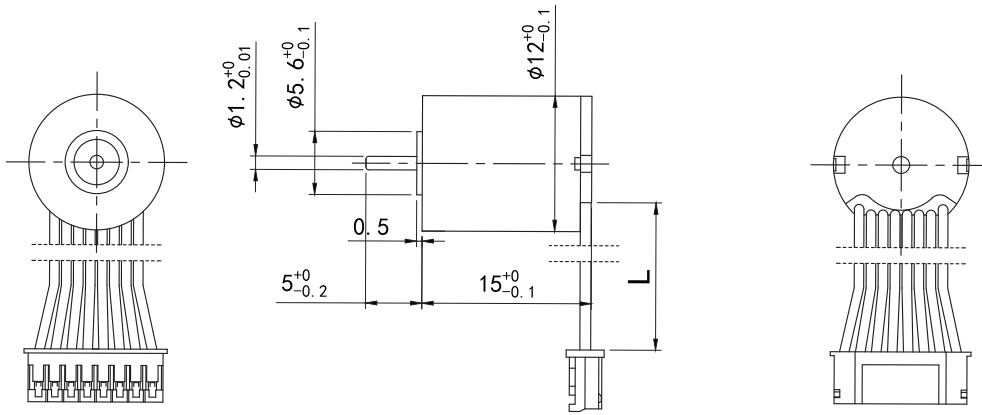

TBC1215

12mm brushless motor

Power	0.8W (External Drive)
	/
Life Expectancy	~10000H (Ball Bearing)
	/

Weight:35g(Approx)

Unit(mm)

Motor Technical Data

Motor model	Rated voltage	No-load		Rated				Stall	
		Speed	Current	Speed	Torque	Current	Power	Torque	Current
	VDC	r/min	mA	r/min	g.cm	mA	W	g.cm	A
TBC1215HG	5	13500	40	12015	3	100	0.4	26	0.8
TBC1215HG	7.4	21000	60	18690	4	200	0.8	36	1.2