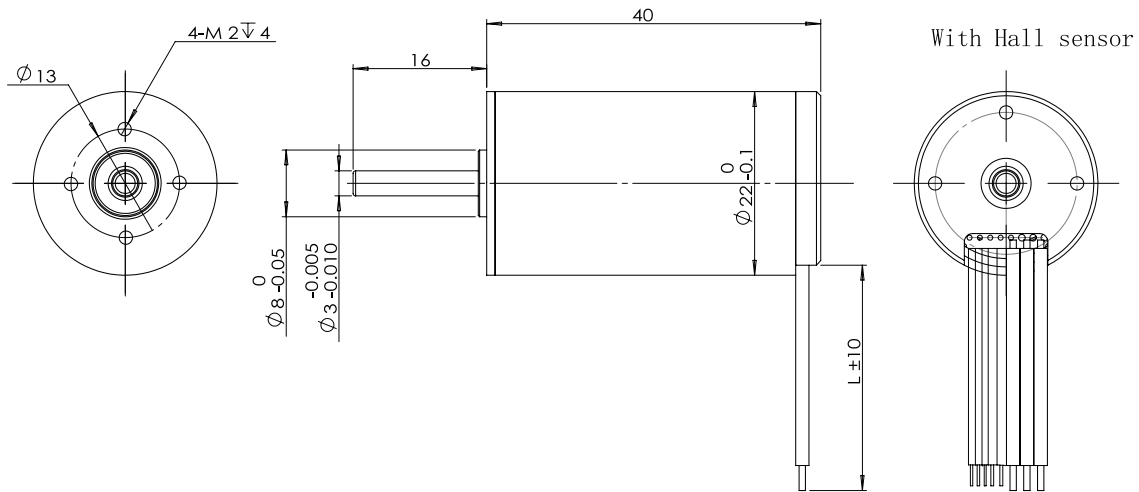

# TBC2240

22mm brushless motor

Power	30W
	/
Life Expectancy	~10000H (Ball Bearing)
	/

Weight:65g(Approx)

Unit(mm)

## Motor Technical Data

Motor model	Rated voltage	No-load		Rated			Stall		
		Speed	Current	Speed	Torque	Current	Power	Torque	Current
		VDC	r/min	mA	r/min	g.cm	mA	W	g.cm
TBC2240-24120	24	12000	50	9700	140	750	22	730	3.4
TBC2240-24140	24	14300	70	11600	150	950	29	800	4.6