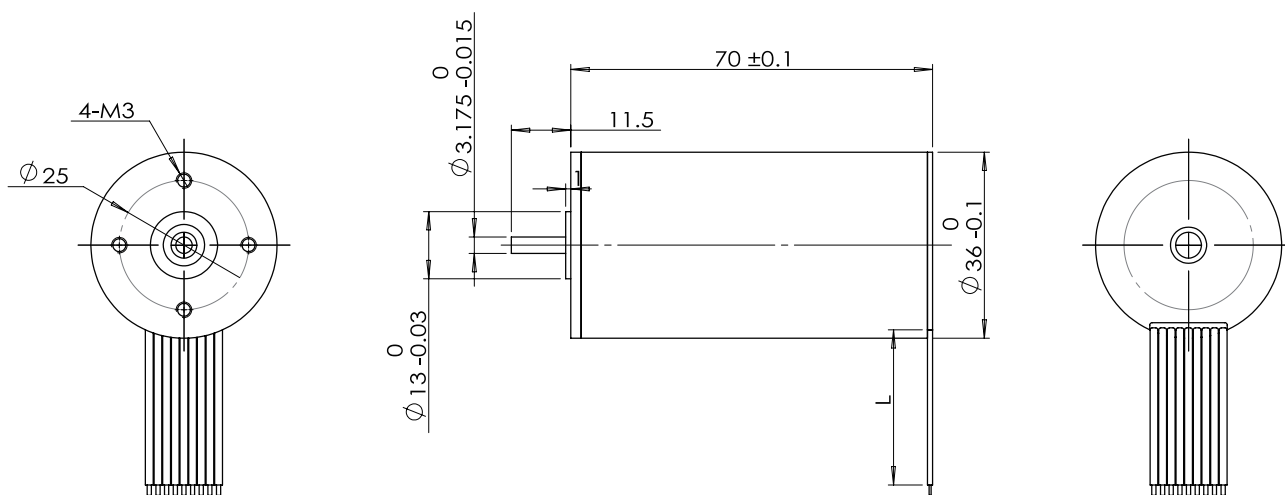

TBC3670

36mm brushless motor

Power	300W
	/
Life Expectancy	~10000H (Ball Bearing)
	/

Weight:600g(Approx)

Unit(mm)

Motor Technical Data

Motor model	Rated voltage	No-load		Rated				Stall	
		Speed	Current	Speed	Torque	Current	Power	Torque	Current
		r/min	mA	r/min	g.cm	mA	W	g.cm	A
TBC3670-1265	12 VDC	6500	420	5450	1200	7500	67	7400	50
TBC3670-24130	24 VDC	13000	720	10930	2400	14500	270	14800	100