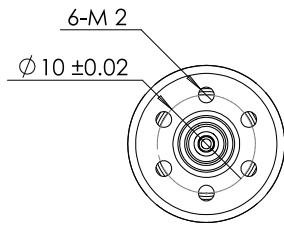

# TDC1625

16mm brushed motor

Power	1.1W
	/
Life Expectancy	~300H(Oil Bearing)
	/

Weight:21g(Approx)

Unit(mm)

## Motor Technical Data

Motor model	Rated voltage	No-load		Rated			Stall		
		Speed	Current	Speed	Torque	Current	Power	Torque	Current
	VDC	r/min	mA	r/min	g.cm	mA	W	g.cm	A
TDC1625-1290	12	9000	55	7300	15	180	1.1	79	0.7
TDC1625-1275	12	7500	30	6000	15	120	0.9	75	0.6