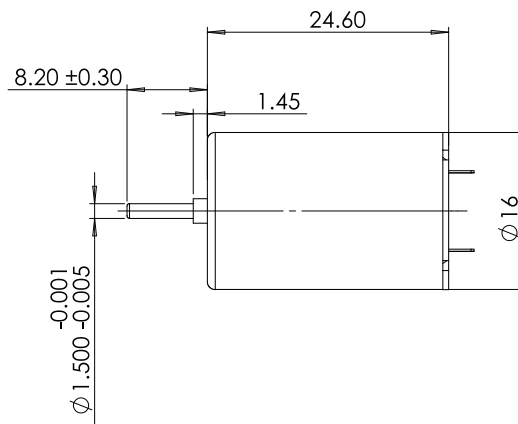

# TDC1625

16mm brushed motor

Power	1.1W
	/
Life Expectancy	~300H(Oil Bearing)
	/

Weight:21g(Approx)

Unit(mm)

## Motor Technical Data

Motor model	Rated voltage	No-load		Rated			Stall		
		Speed	Current	Speed	Torque	Current	Power	Torque	Current
	VDC	r/min	mA	r/min	g.cm	mA	W	g.cm	A
TDC1625-1290	12	9000	55	7300	15	180	1.1	79	0.7
TDC1625-1275	12	7500	30	6000	15	120	0.9	75	0.6