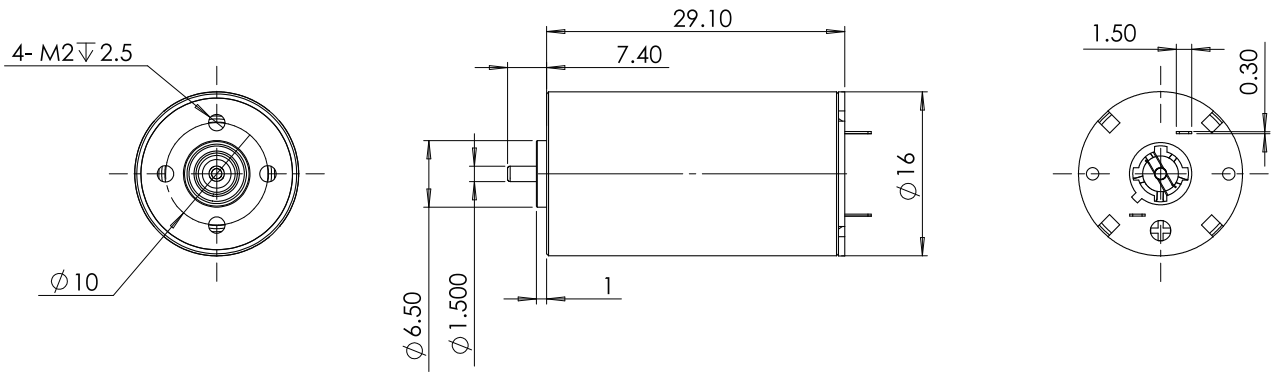

# TDC1629

16mm brushed motor

|                 |                    |
|-----------------|--------------------|
| Power           | 1.64W              |
|                 | /                  |
| Life Expectancy | ~300H(Oil Bearing) |
|                 | /                  |

Weight:25g(Approx)

Unit(mm)

## Motor Technical Data

| Motor model   | Rated voltage | No-load |         | Rated |        |         |       | Stall  |         |
|---------------|---------------|---------|---------|-------|--------|---------|-------|--------|---------|
|               |               | Speed   | Current | Speed | Torque | Current | Power | Torque | Current |
|               |               | r/min   | mA      | r/min | g.cm   | mA      | W     | g.cm   | A       |
| TDC1629-06120 | 6.0           | 12000   | 29      | 10500 | 15     | 335     | 1.58  | 128    | 3.5     |
| TDC1629-12120 | 12.0          | 12000   | 14      | 10800 | 15     | 172     | 1.64  | 161    | 1.8     |