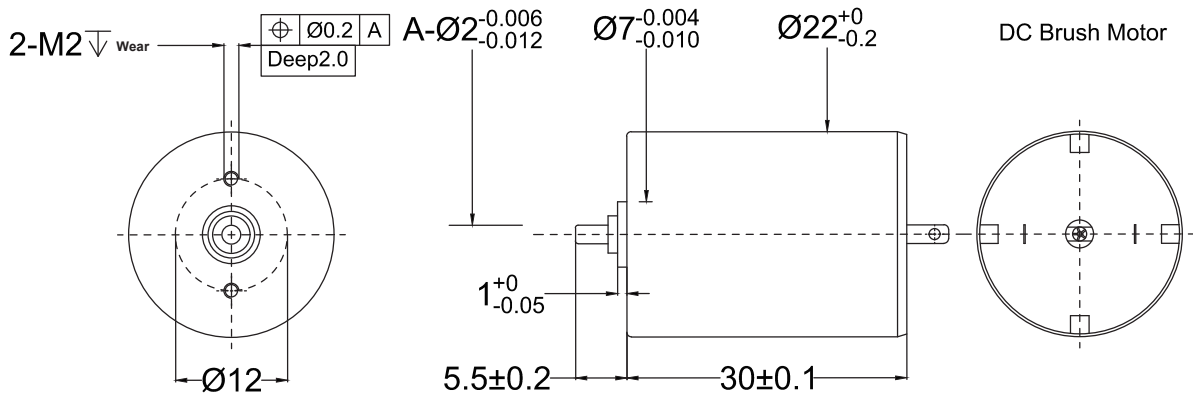

# TDC2230

22mm brushed motor

Power	16.4W (Graphite Brush)
	/
Life Expectancy	~2000H (Ball Bearing)
	/

Weight:52g(Approx)

Unit(mm)

## Motor Technical Data

Motor model	Rated voltage	No-load		Rated				Stall	
		Speed	Current	Speed	Torque	Current	Power	Torque	Current
	VDC	r/min	mA	r/min	g.cm	mA	W	g.cm	A
TDC2230GT	9	9500	56	6840	103	1200	7.2	369	4.2
TDC2230GT	12	13302	43	9577	167	2000	16.4	596	7