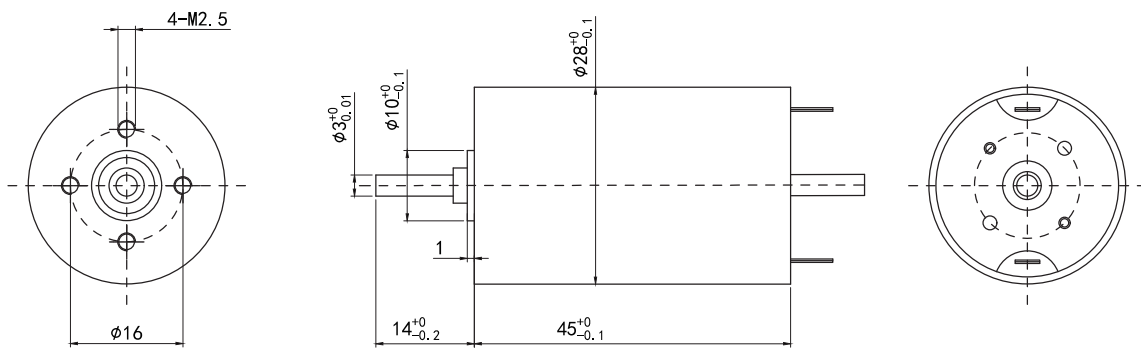

TDC2845

28mm brushed motor

Power	78.7W (Graphite Brush)
	/
Life Expectancy	~ 2000H (Ball Bearing)
	/

Weight:90g(Approx)

Unit(mm)

Motor Technical Data

Motor model	Rated voltage	No-load		Rated				Stall	
		Speed	Current	Speed	Torque	Current	Power	Torque	Current
		r/min	mA	r/min	g.cm	mA	W	g.cm	A
TDC2845GT	12	5978	71	4692	530	2900	25.5	2465	13
TDC2845GT	24	8500	85	6673	1150	4400	78.7	5347	20