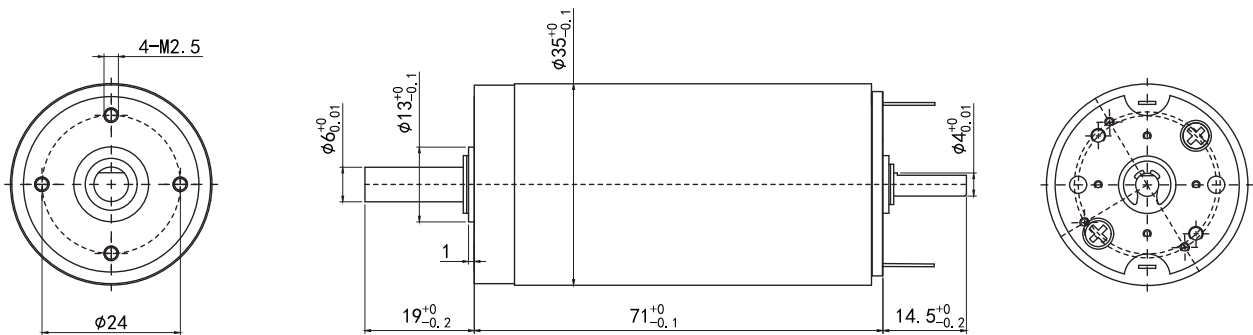

TDC3571

35mm brushed motor

Power	135W (Graphite Brush)
	/
Life Expectancy	~ 2000H (Ball Bearing)
	/

Weight:329g(Approx)

Unit(mm)

Motor Technical Data

Motor model	Rated voltage	No-load		Rated			Stall		
		Speed	Current	Speed	Torque	Current	Power	Torque	Current
		r/min	mA	r/min	g.cm	mA	W	mN.m	A
TDC3571GT	12	6500	95	5460	1687	9700	96.5	10544	60
TDC3571GT	24	7490	68	6291	2050	6800	135.0	12810	42